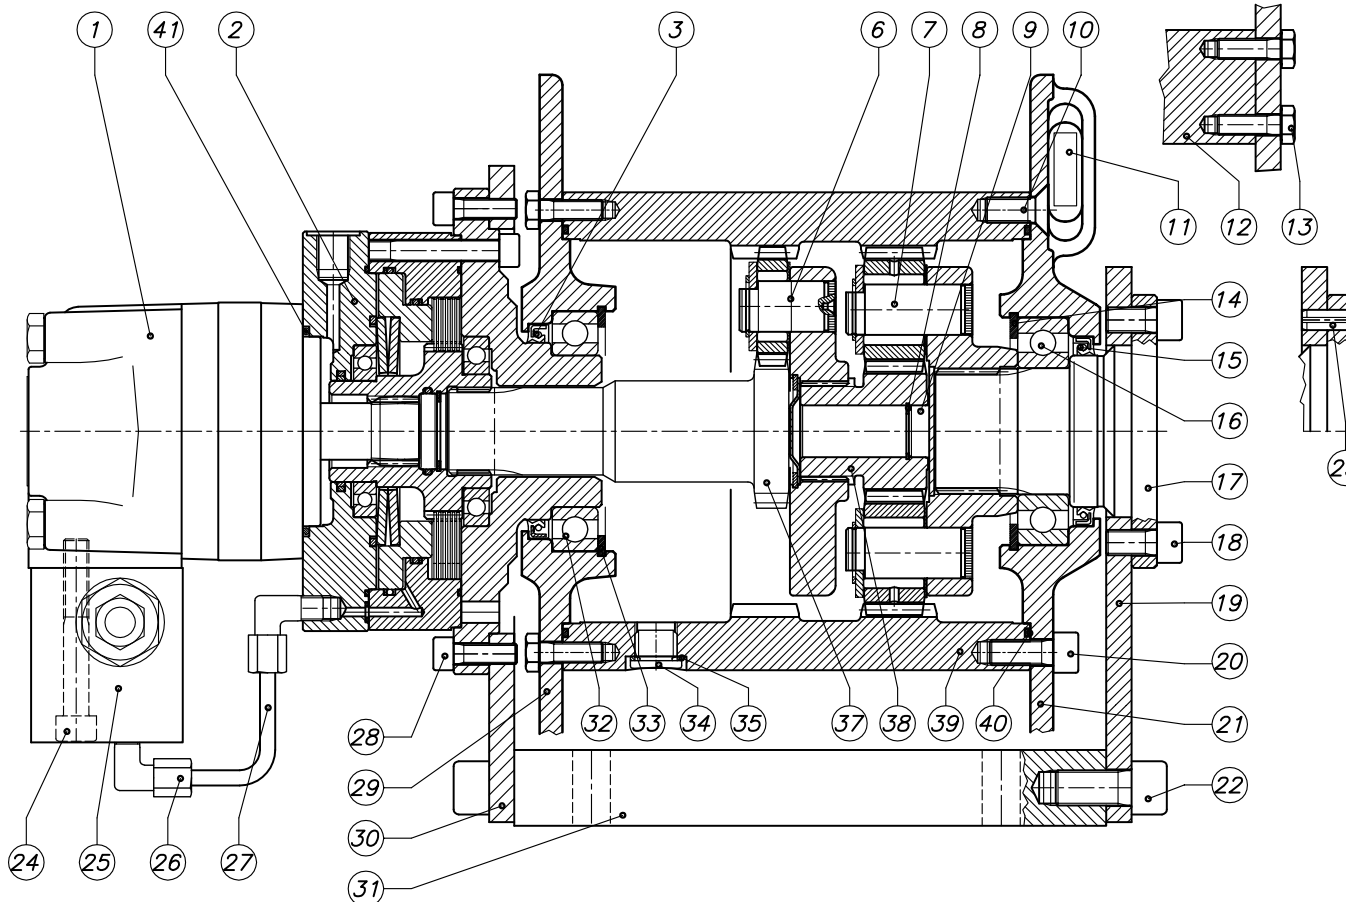

Page	Table code	Table heading	Variant
------	------------	---------------	---------

5	920510160F	Winch	
---	-------------------	-------	--

6	02981085	Brake unit	
---	-----------------	------------	--

Page	Table code	Table heading	Variant
------	------------	---------------	---------

Pos	Code	Q.ty	Description
1	425026100	1	Engine
2	02981085	1	Brake unit
3	415002200	1	Oil retainer seal
6	99102500	1	Reduction gear unit (RE 110)
7	99143000	1	Reduction gear unit
8	421104000	1	Seeger
9	02741008	1	Insert
10	410101200	2	Hex socket countersunk head
11	02410214	1	Thimble
12	02451310	2	Cross member
13	410201100	16	Hexagon screw
14	421101700	1	Seeger
15	415006900	1	Oil retainer seal
16	400022100	1	Ball bearing
17	02371015	1	Antirotation flange
18	410022600	8	Hex socked head cap screw
19	023402149	1	Gear side support
20	410407000	4	Hex socked head cap screw
21	023210153	1	Side flange (gear side)
22	410409500	8	Hex socked head cap screw
23	434014700	2	Spring pin
24	410002000	2	Hex socked head cap screw
25	438040300	1	Valve
26	440000100	2	90° Connection (Conical)
27	02671089	1	Brake pipe
28	410403000	8	Hex socked head cap screw
29	023210152	1	Side flange (motor side)
30	023402150	1	Motor side support
31	02451309	2	Fastening surface plate
32	400002600	1	Ball bearing
33	421102100	1	Retaining ring
34	419000700	1	Plug
35	423000600	1	Copper washer
37	02611366	1	Sun gear
38	02611070	1	Sun gear
39	023010141	1	Winch drum
40	406023600	2	O-ring joint