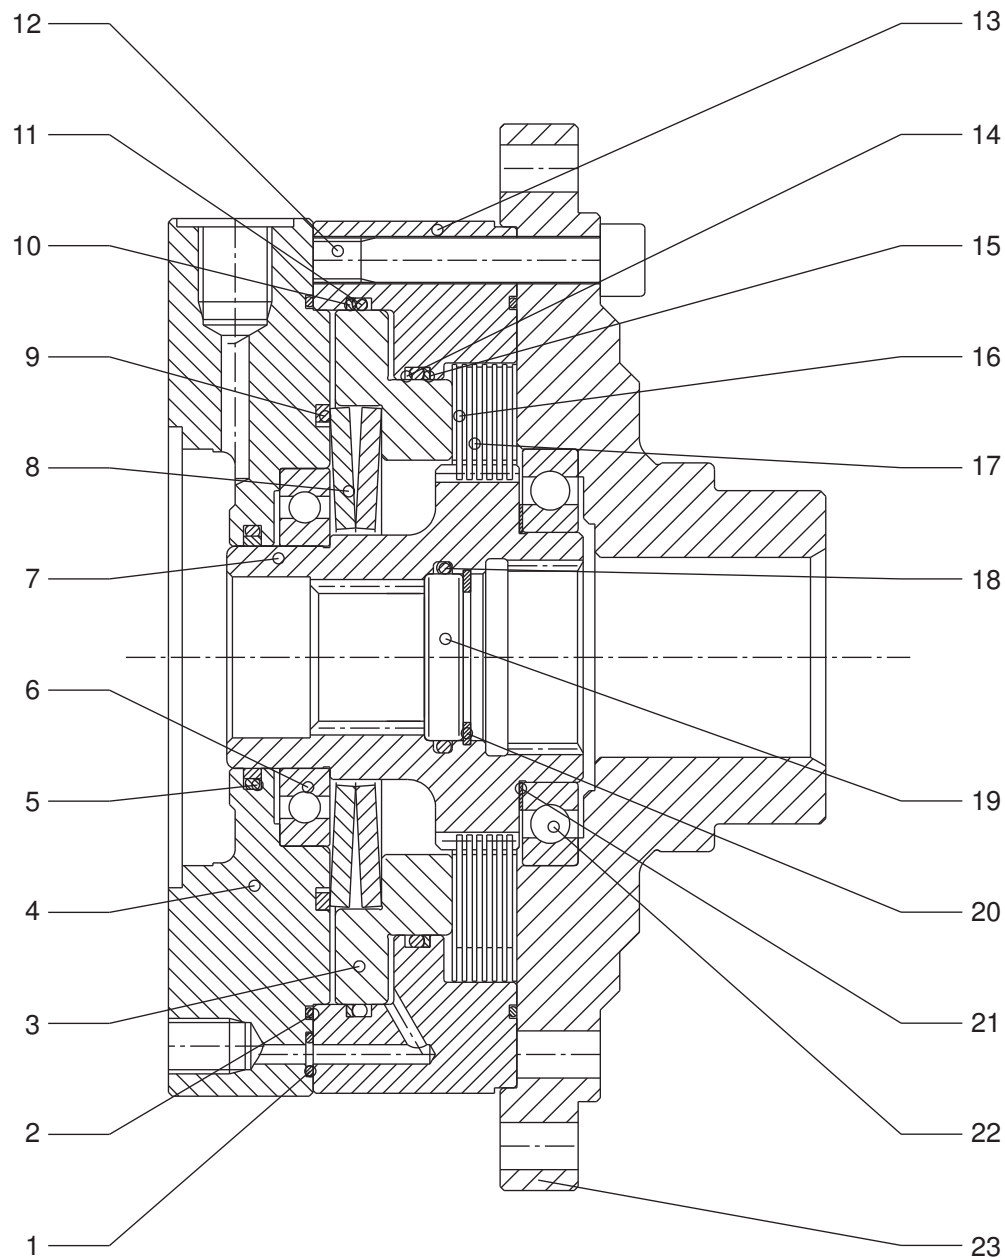

Pos	Code	Q.ty	Description
1	425026100	1	Engine
2	02981085	1	Brake unit
3	415002200	1	Oil retainer seal
6	99102500	1	Reduction gear unit (RE 110)
7	99143000	1	Reduction gear unit
8	421104000	1	Seeger
9	02741008	1	Insert
10	410101200	2	Hex socket countersunk head
11	02410214	1	Thimble
12	02451310	2	Cross member
13	410201100	16	Hexagon screw
14	421101700	1	Seeger
15	415006900	1	Oil retainer seal
16	400022100	1	Ball bearing
17	02371015	1	Antirotation flange
18	410022600	8	Hex socked head cap screw
19	023402149	1	Gear side support
20	410407000	4	Hex socked head cap screw
21	023210153	1	Side flange (gear side)
22	410409500	8	Hex socked head cap screw
23	434014700	2	Spring pin
24	410002000	2	Hex socked head cap screw
25	438040300	1	Valve
26	440000100	2	90° Connection (Conical)
27	02671089	1	Brake pipe
28	410403000	8	Hex socked head cap screw
29	023210152	1	Side flange (motor side)
30	023402150	1	Motor side support
31	02451309	2	Fastening surface plate
32	400002600	1	Ball bearing
33	421102100	1	Retaining ring
34	419000700	1	Plug
35	423000600	1	Copper washer
37	02611366	1	Sun gear
38	02611070	1	Sun gear
39	023010141	1	Winch drum
40	406023600	2	O-ring joint

Brake unit

Variant

Machine

A 60

Machine

920510160F

1/1

Pos	Code	Q.ty	Description
1	406001100	1	O-ring joint
2	406001200	2	O-ring joint
3	02271007	1	Piston
4	02461087	1	Flange
5	415061900	1	Seal
6	400003900	1	Ball bearing
7	02241087	1	Gear
8	416201400	2	Belleve washer
9	415021200	1	Shoulder ring
10	406016700	1	O-ring joint
11	415067500	1	Antiextrusion ring
12	410403800	8	Hex socked head cap screw
13	02431013	1	Brake body
14	406015900	1	O-ring joint
15	415069000	1	Antiextrusion ring
16	02941016	7	Disc
17	02941017	6	Disc
18	406005800	1	O-ring joint
19	02741005	1	Insert
20	421100400	1	Seeger
21	427004900	1	Shim ring
22	400003000	1	Ball bearing
23	02331058	1	Supporting flange